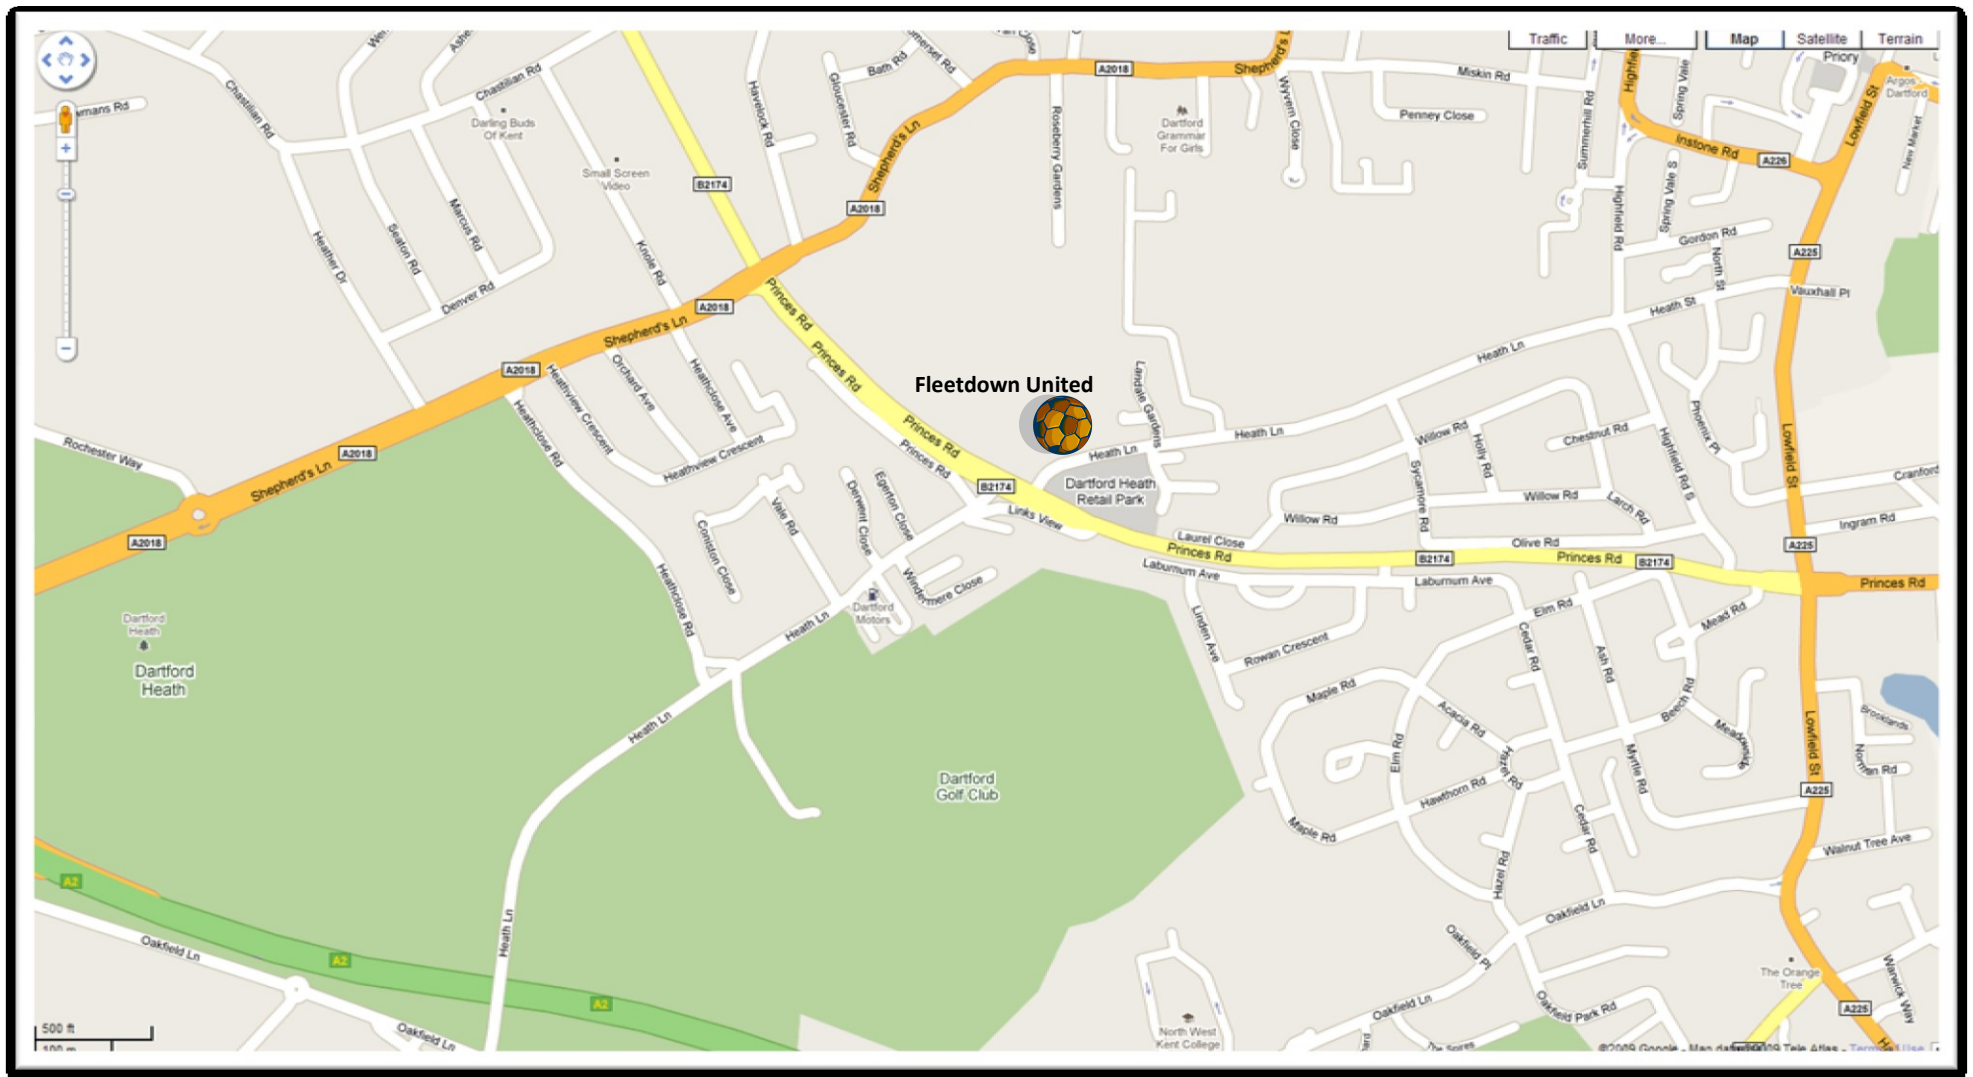

Fleetdown United Football Club, Heath Lane (Lower), Dartford, Kent.

Google Map and Directions available on our club website at  
<http://www.FleetdownUnitedFC.Org.Uk>